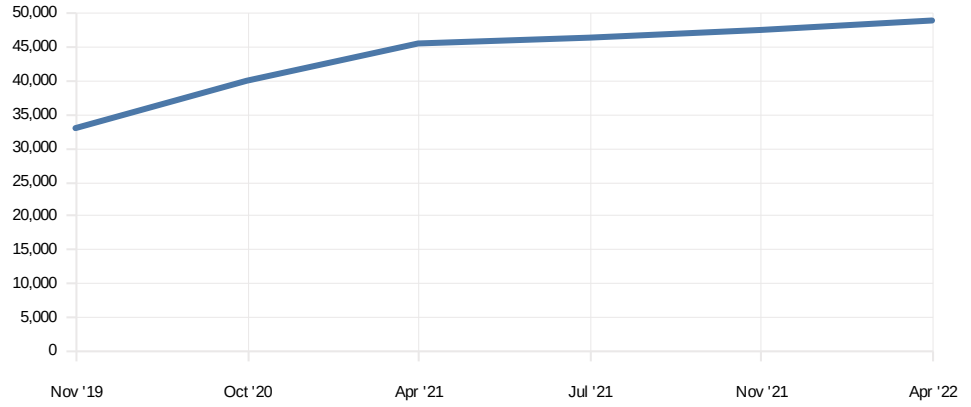

OTHER INFORMATION

Has outstanding stocking finance	ⓘ
No recorded plate changes	✓
MOT expiry date	19-04-2022

GB **LS18OBK**

OUTCOME
ALL CHECKS PASSED 

**BMW X1 XDRIVE20D
SPORT AUTO**

Mileage data

RECORDINGS

48,759	BVRLA	11-04-2022	45,363	RMI MIL'GE	20-04-2021
47,362	RMI MIL'GE	22-11-2021	45,363	BVRLA	20-04-2021
47,362	BVRLA	22-11-2021	39,857	RMI MIL'GE	27-10-2020
46,224	RMI MIL'GE	26-07-2021	39,857	BVRLA	27-10-2020
46,224	BVRLA	26-07-2021	32,848	RMI MIL'GE	25-11-2019

V5C logbook data

Current V5C issue date **26-06-2018**

- Registered vehicle details & Vehicle check report summary
- Mileage data and V5C logbook data
- MOT record
- Previous searches

This Vehicle Check report reflects information held against this vehicle by Experian on 08 June 2022.