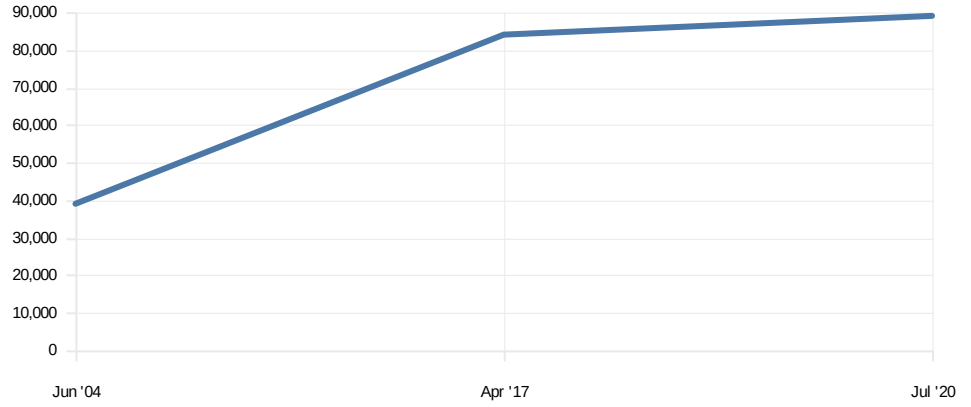

### This vehicle has recorded plate changes

Showing all plate changes

From	To	
FB02LFE	B8XRD	08-05-2017
V6RYD	FB02LFE	30-01-2012
P8CVT	V6RYD	10-04-2010
DG02RDY	P8CVT	15-07-2009

GB **B8XRD**

OUTCOME  
**ALL CHECKS PASSED** 

**PORSCHE BOXSTER S**

Mileage data

RECORDINGS

89,000	DVLA	09-07-2020
84,000	DVLA	28-04-2017
39,000	DVLA	09-06-2004

V5C logbook data

Current V5C issue date **13-02-2012**

- Registered vehicle details & Vehicle check report summary
- Plate changes record.
- **Mileage data and V5C logbook data**
- MOT record and Previous keepers
- Previous searches