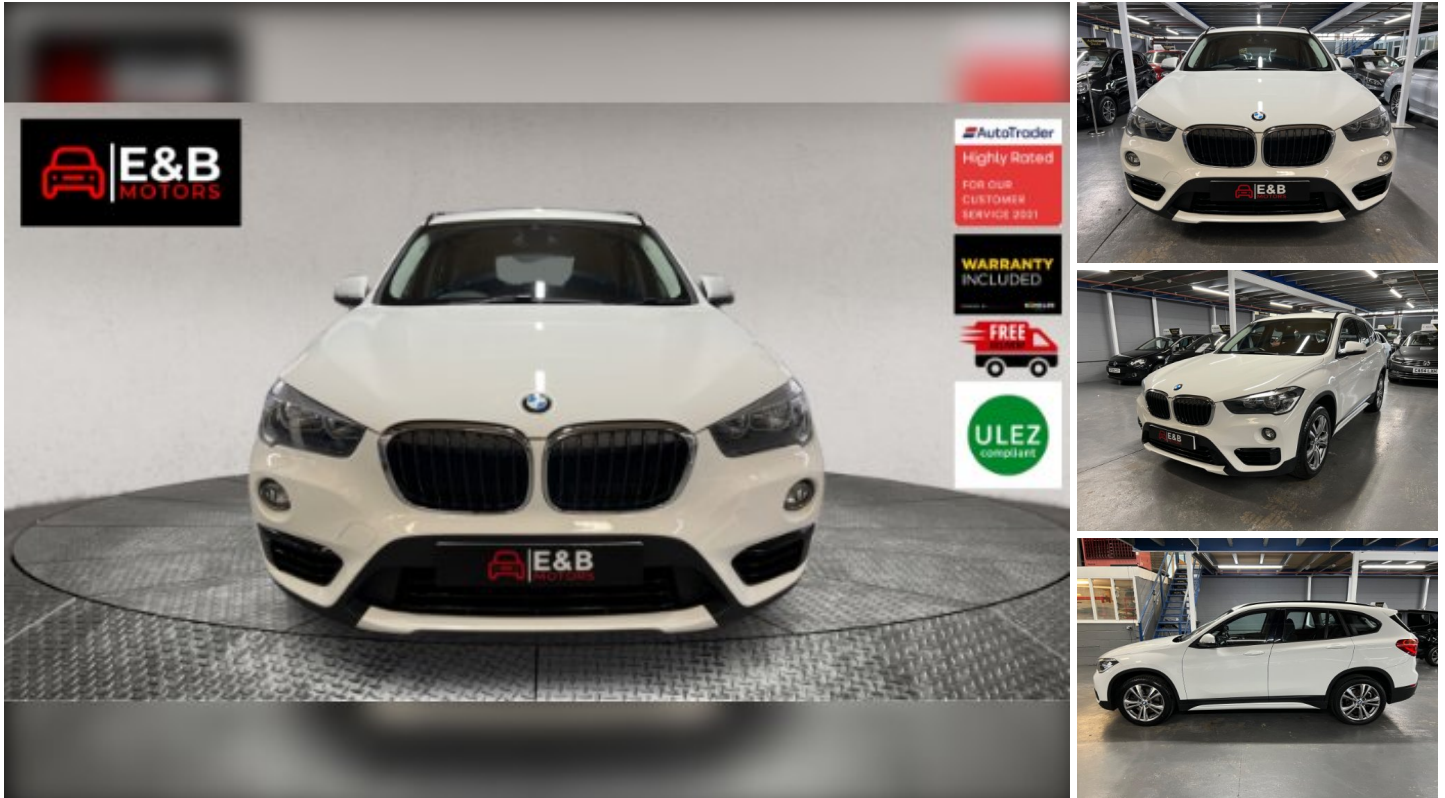

2018(18) BMW X1 XDRIVE20D SPORT 5-Door

£19,995 NO
VAT

Engine: Diesel
Body: Estate
Gearbox: Automatic
Capacity: 1995cc
Colour: White
Mileage: 49,163
CO²: 126g/km
MPG: 60.1mpg
Top Speed: 136mph
BHP: 187bhp
Insurance Grp: 28E

E&B MOTORS
 20A Vanguard Way
 Shoeburyness
 Southend-on-Sea
 Essex, SS3 9RA

FULL MAIN DEALER SERVICE HISTORY

This is a clean vehicle inside and out, drives really well, has genuine mileage, good tyres, a fresh MOT and has just been serviced. This vehicle comes with the following: Power Steering, Steering Controls, Cruise Control With Limiter, Auto Wipers, Voice Command, Electric Windows, Electric Mirrors, Electric Boot Open/Close, Media System (SatNav/DAB Radio/CD/Bluetooth/USB), A/C, 2-Zone Climate Control, Stop/Start Mode, Collision Warning, Drive Modes, Hill Assist, Semi Auto Gears, Armrests, Cup Holders, Rear Foldable Seats, ISO Fix, 18" Alloy Wheels. E&B Motors strive to provide the best customer service and value all our customers. Being an FCA regulated finance specialist, we choose the best finance brokers and lenders to work with. We accept all payment methods and part exchange is also welcome. All cars have a HPI report and come with a 3 month warranty as standard, unless stated otherwise. We have a wide range of cars and provide a free tow truck delivery service. Contact us toda...