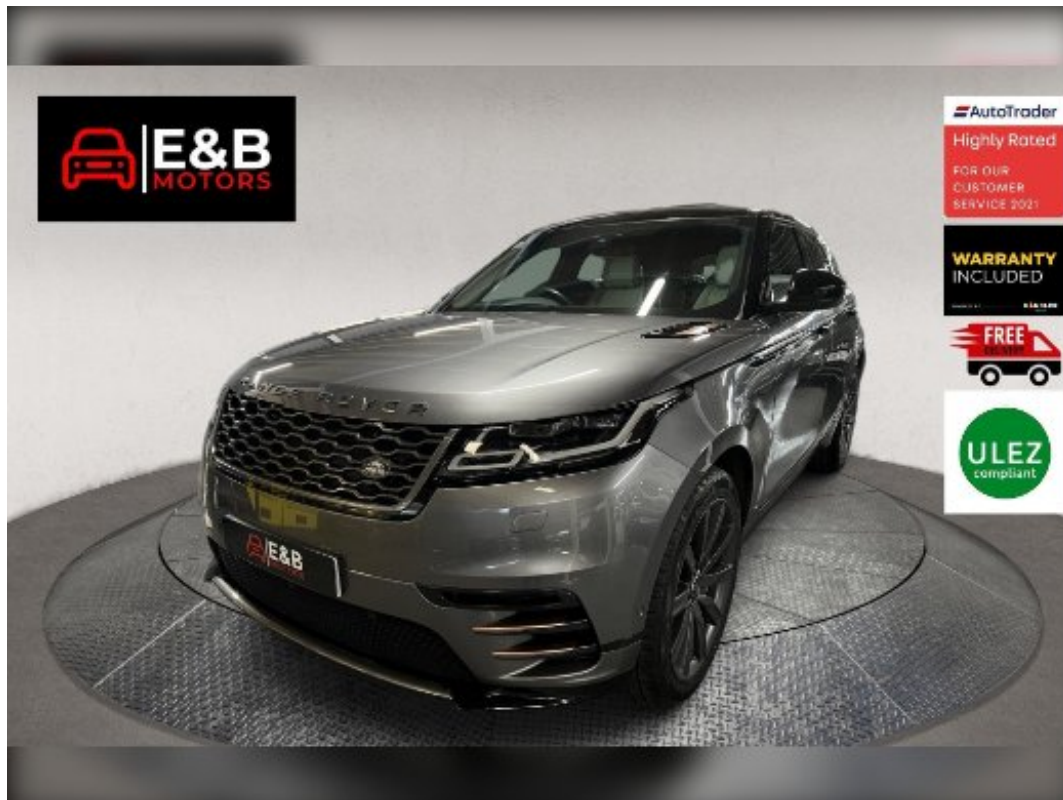

2017(67) Land Rover Range Rover Velar R-DYNAMIC SE...

£38,995

**Engine:** Diesel  
**Body:** Estate  
**Gearbox:** Automatic  
**Capacity:** 1999cc  
**Colour:** Grey  
**Mileage:** 49,897  
**CO<sup>2</sup>:** 154g/km  
**MPG:** 48.7mpg  
**Top Speed:** 135mph  
**BHP:** 237bhp  
**Insurance Grp:** 41E

**E&B MOTORS**  
 20A Vanguard Way  
 Shoeburyness  
 Southend-on-Sea  
 Essex, SS3 9RA

ATPC - ALL TERRAIN PROGRESS CONTROL	MERIDIAN SIGNATURE SOUND SYSTEM 1600W
CONFIGURABLE DYNAMICS	MATRIX-LASER LED HEADLIGHTS WITH SIGNATURE DRL
FIXED PANORAMIC ROOF	FULL SIZE SPARE WHEEL
NARVIK BLACK CONTRAST ROOF	NO ROOF RAILS
SECURE TRACKER	PRIVACY GLASS
POWER SOCKET PACK 3	POWER SOCKET PACK 2
R-DYNAMIC EXTERIOR PACK	R-DYNAMIC EXTERIOR PACK WITH CORRIS GREY PAINT
SLIDING PANORAMIC ROOF	R-DYNAMIC BLACK EXTERIOR PACK
CLIMATE PACK	SUMMER TYRES
EXTENDED LEATHER UPGRADE	CONVENIENCE PACK
ON-OFF ROAD PACK	PERFORATED GRAINED LEATHER- SUEDECLOTH - EBONY
DRIVES REALLY WELL	THIS IS A CLEAN VEHICLE INSIDE AND OUT
GOOD TYRES	HAS GENUINE MILEAGE
ELECTRIC WINDOWS	PANORAMIC SUNROOF
FULLY ELECTRIC MEMORY SEATS	ELECTRIC FOLDING MIRRORS
	HEATED SEATS
	AUTO LIGHTS