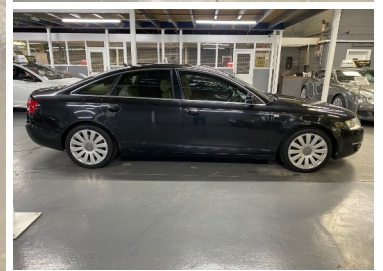

2005(05) Audi A6 QUATTRO SE 4-Door

£4,995

Engine: Petrol
Body: Saloon
Gearbox: Automatic
Capacity: 4172cc
Colour: Black
Mileage: 115,295
CO²: 281g/km
MPG: 23.9mpg
Top Speed: 155mph
BHP: 330bhp
Insurance Grp: 40E

E&B MOTORS
 20A Vanguard Way
 Shoeburyness
 Southend-on-Sea
 Essex, SS3 9RA

PART SERVICE HISTORY

DRIVES REALLY WELL
 GOOD TYRES
 CRUISE CONTROL
 AUTO WIPERS
 ELECTRIC FOLDING MIRRORS

LUMBAR SEATS

A/C
 HEATED SEATS
 HAZARD TRIANGLE
 CUP HOLDERS
 SPARE TYRE
 TRAIN (C2C LINE)

CD AUTOCHANGER
 ELECTRIC FRONT SEATS WITH MEMORY
 GSM CAR TELEPHONE

LEATHER - NATURAL

TYRE PRESSURE MONITOR

THIS IS A CLEAN VEHICLE
 INSIDE AND OUT

HAS GENUINE MILEAGE
 STEERING CONTROLS
 AUTO LIGHTS

ELECTRIC WINDOWS
 FULLY ELECTRIC MEMORY SEATS