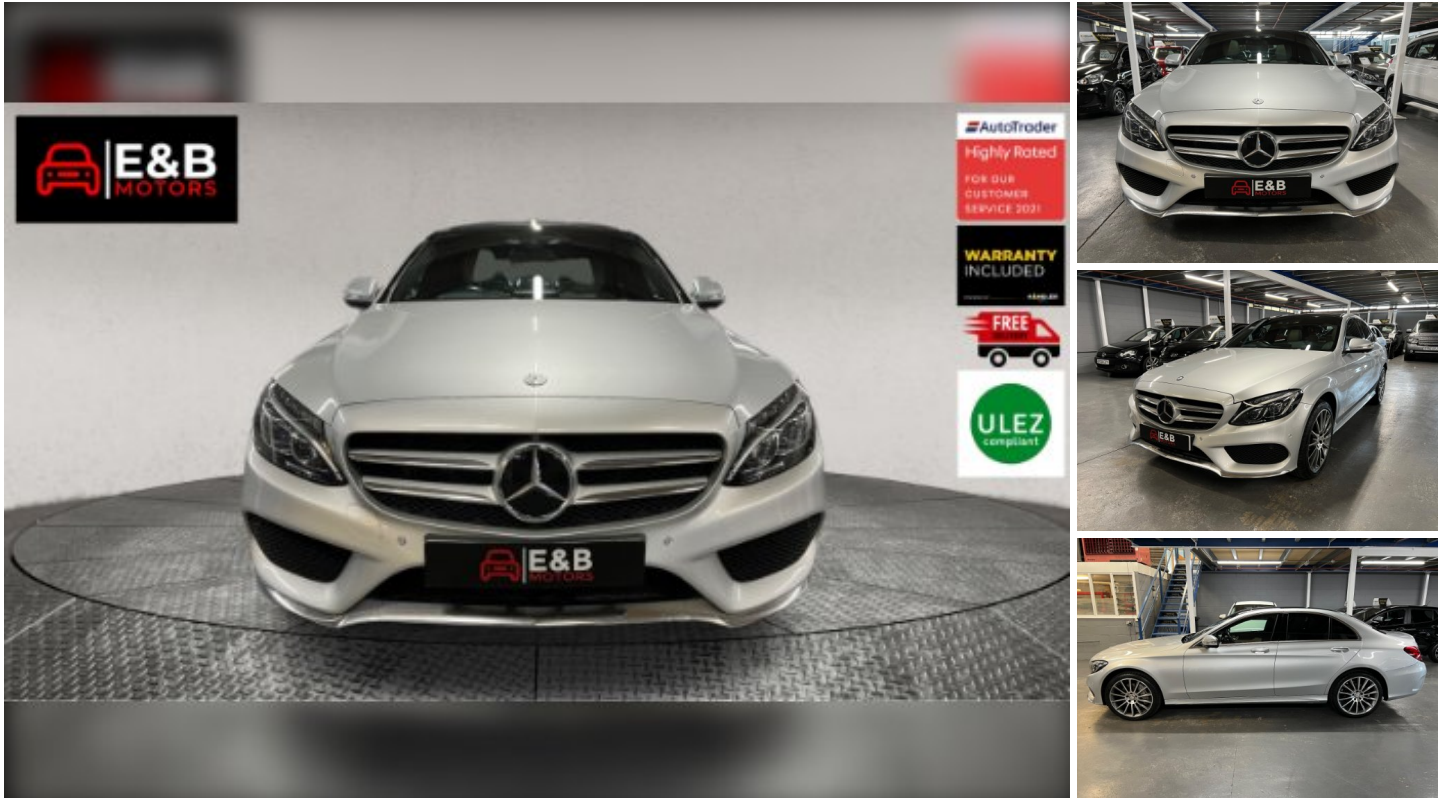

2015(51) Mercedes-Benz C Class C250 BLUETEC AMG
LI...

£18,995

Engine: Diesel
Body: Saloon
Gearbox: Automatic
Capacity: 2143cc
Colour: Silver
Mileage: 72,350
CO²: 121g/km
MPG: 64.2mpg
Top Speed: 153mph
BHP: 204bhp
Insurance Grp: 37E

E&B MOTORS
 20A Vanguard Way
 Shoeburyness
 Southend-on-Sea
 Essex, SS3 9RA

ADAPTIVE CRUISE CONTROL
 HEAD UP DISPLAY
 PRIVACY GLASS

This is a clean vehicle inside and out, drives really well, has genuine mileage, good tyres, a fresh MOT and has just been serviced. This vehicle comes with the following: Panoramic Sunroof, Cruise Control, Reverse Camera, Auto Lights, Auto Wipers, Electric Boot Open/Close, Electric Folding Mirrors, Fully Electric Lumbar Seats, Memory Seats, Heated Seats, Attention Assist, Media System (CD/DVD/Bluetooth/SatNav/SD/USB/DAB Radio), A/C, Dual Climate Control, Burmester Sound System, Armrests, Cup Holders, ISO Fix, Keyless Entry/Ignition, 18" Alloy Wheels. E&B Motors strive to provide the best customer service and value all our customers. Being an FCA regulated finance specialist, we choose the best finance brokers and lenders to work with. We accept all payment methods and part exchange is also welcome. All cars have a HPI report and come with a 3 month warranty as standard, unless stated otherwise. We have a wide range of cars and provide a free tow truck delivery service. Contact us t...