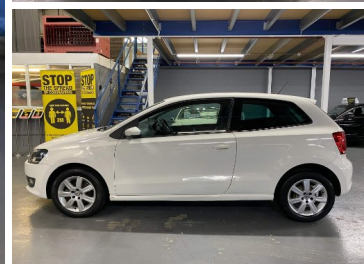

2013(13) Volkswagen Polo MATCH 3-Door

£6,295

FREE 6 MONTH WARRANTY

Engine: Petrol
Body: Hatchback
Gearbox: 5-Speed
Capacity: 1198cc
Colour: White
Mileage: 63,006
CO²: 128g/km
MPG: 51.4mpg
Top Speed: 97mph
BHP: 59bhp
Insurance Grp: 4E

This is a clean vehicle inside and out, drives really well, has genuine mileage, good tyres, a fresh MOT and has just been serviced. This vehicle comes with the following: Power Steering, Electric Windows, Electric Heated Mirrors, Media System (Radio/CD/AUX/USB), A/C, Climate Control, Cup Holders, 12V Socket, Rear Foldable Seats, Tyre Pressure Set, ISO Fix, Bluetooth Device With Voice Command, Spare Tyre, 15" Alloy Wheels. E&B Motors strive to provide the best customer service and value all our customers. Being an FCA regulated finance specialist, we choose the best finance